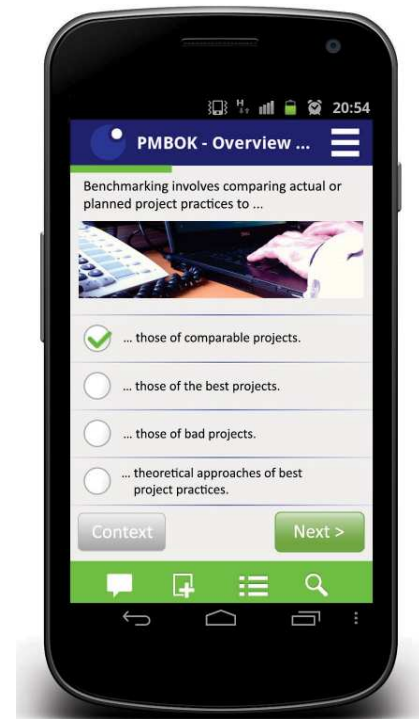

Benefit from more interactively and collaborative learning with the new features in version 2.0!

KnowledgePulse® goes social and interactive!

1. FEEDBACK

KnowledgePulse® 2.0 enables you to give immediate feedback on learning cards. Hence courses can be improved continuously!

> Collaborative quality

2. CREATE LEARNING CARDS

Add your knowledge by creating new learning cards. Then decide if you want to share your cards with other learners!

> Collaborative content

3. INDEX

Get a quick overview of all content of a course. Access individual learning cards in a respective course directly.

> Knowledge at a glance

4. SEARCH

Find and access learning cards instantly whenever you need to apply the knowledge.

> In-time knowledge

© KnowledgeFox Gallery

* now available on Android and Blackberry 10; Release Q3/2013 on Windows, iOS, WindowsPhone and Blackberry 6 and 7